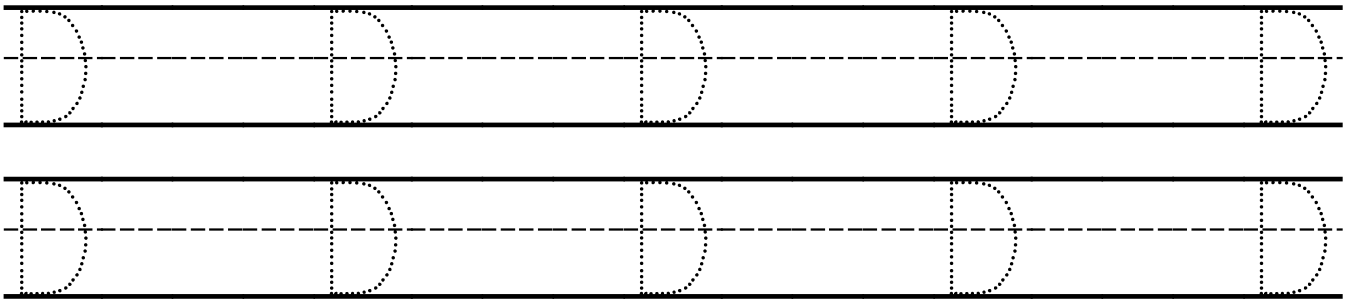

Tracing practice for lowercase 'd' on three rows of handwriting lines. Each row contains eight dashed 'd' characters for tracing.

Write the letters.

D d

Name :

Class :

Trace the uppercase letters.

Trace the lowercase letters.